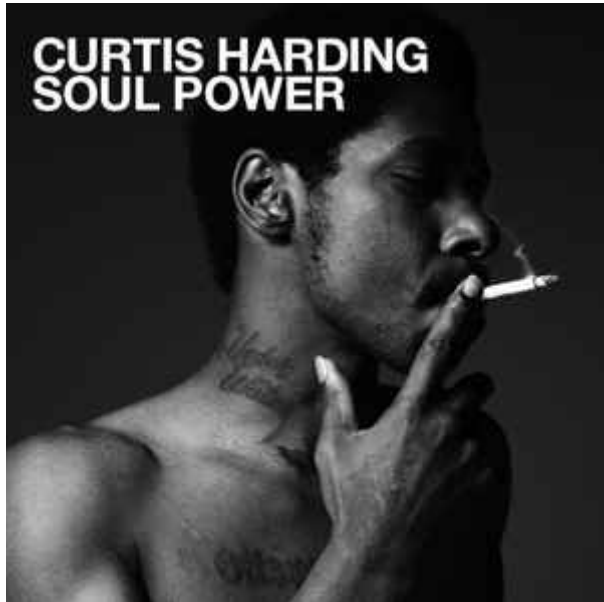

**CURTIS HARDING
SOUL POWER**

*Curtis
Harding*

NEXT TIME
CASTAWAY
KEEP ON SHINING
FREEDOM
SURF
I DON'T WANNA GO HOME

BEAUTIFUL PEOPLE
THE DRIVE
HEAVEN'S ON THE OTHER SIDE
DRIVE MY CAR
I NEED A FRIEND
CRUEL WORLD

PRODUCED BY CURTIS HARDING

**CURTIS HARDING
SOUL POWER**

SIDE A
33RPM

NEXT TIME
CASTAWAY
KEEP ON SHINING
FREEDOM
SURF
I DON'T WANNA GO HOME